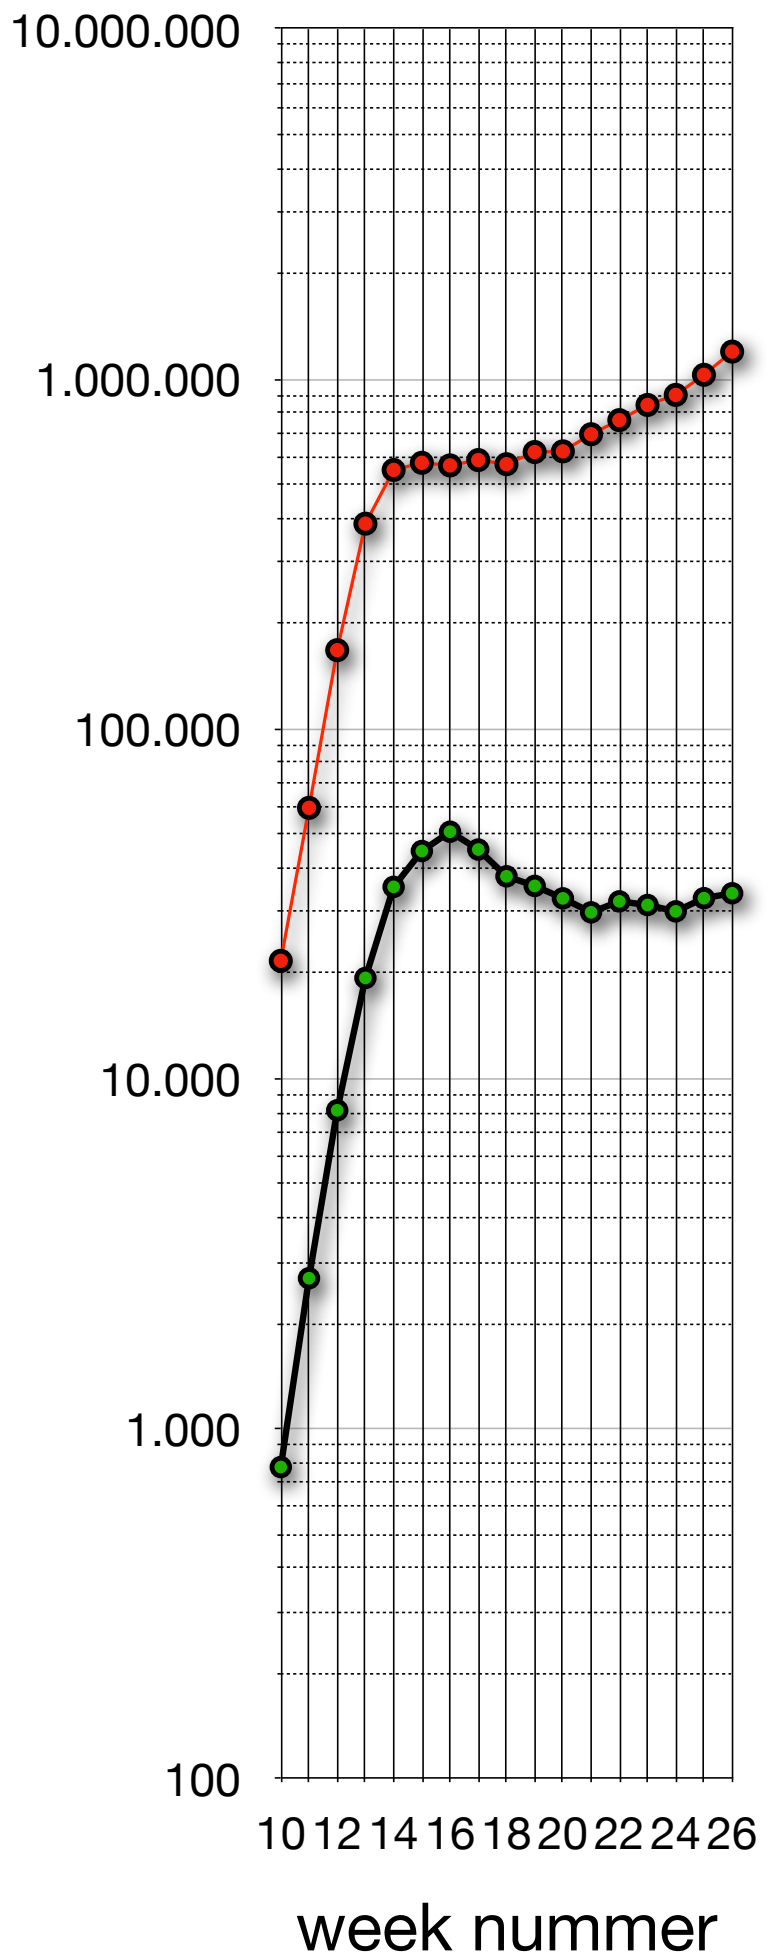

COVID-19 globaal

- besmet
- dood

week	besmet	dood
10	21.734	777
11	59.477	2.692
12	167.875	8.128
13	385.931	19.418
14	549.508	35.362
15	576.035	44.769
16	566.238	50.835
17	586.506	45.208
18	570.774	37.907
19	618.356	35.586
20	621.158	32.788
21	695.189	29.907
22	762.793	32.143
23	842.908	31.386
24	900.522	30.098
25	1.027.730	32.824
26	1.197.400	33.901